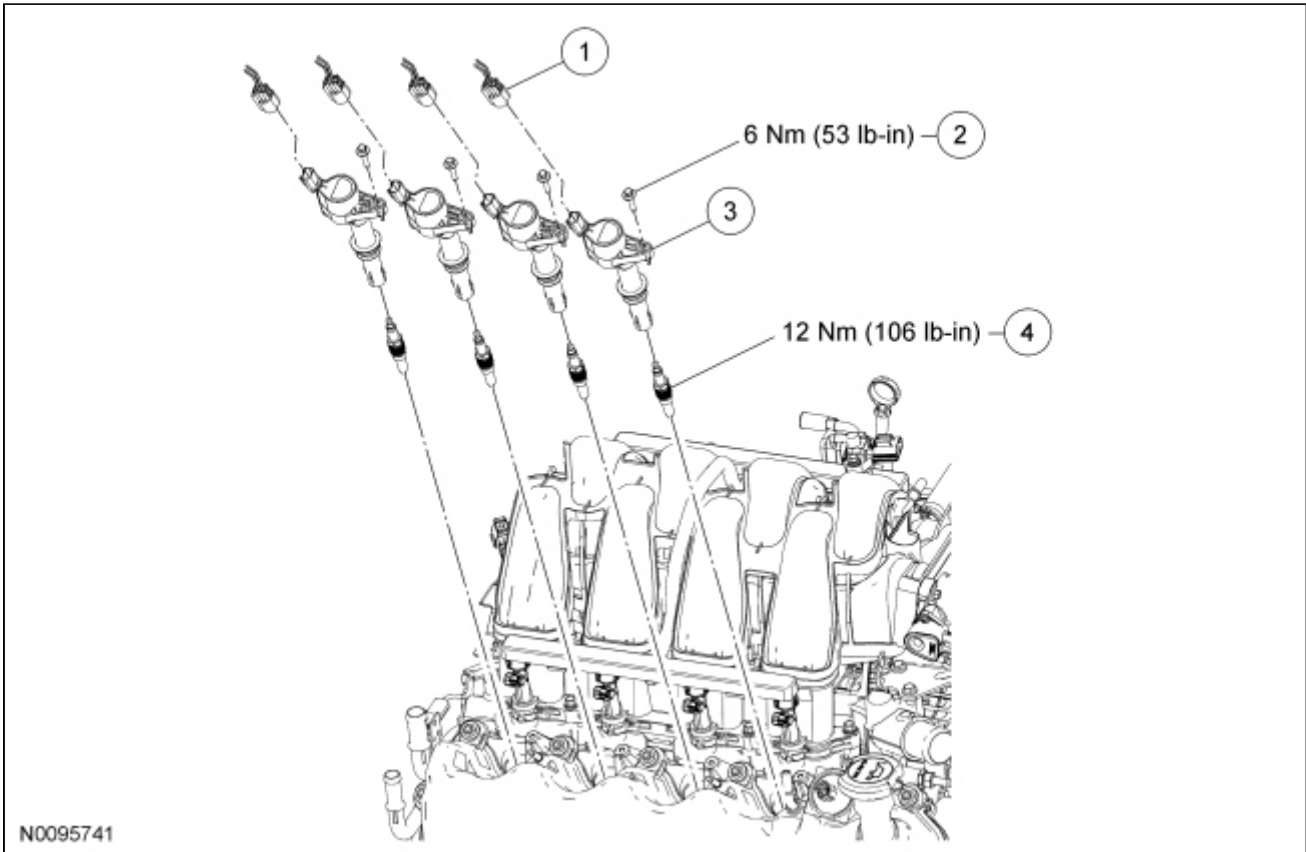

Engine Ignition Components — Exploded View

RH Ignition Components

Item	Part Number	Description
1	14A464	Ignition coil-on-plug electrical connector (4 required)
2	W706175	Ignition coil-on-plug bolt (4 required)
3	12A366	Ignition coil-on-plug (4 required)
4	12405	Spark plug (4 required)

LH Ignition Components

Item	Part Number	Description
1	14A464	Ignition coil-on-plug electrical connector (4 required)
2	W706175	Ignition coil-on-plug bolt (4 required)
3	12A366	Ignition coil-on-plug (4 required)
4	12405	Spark plug (4 required)