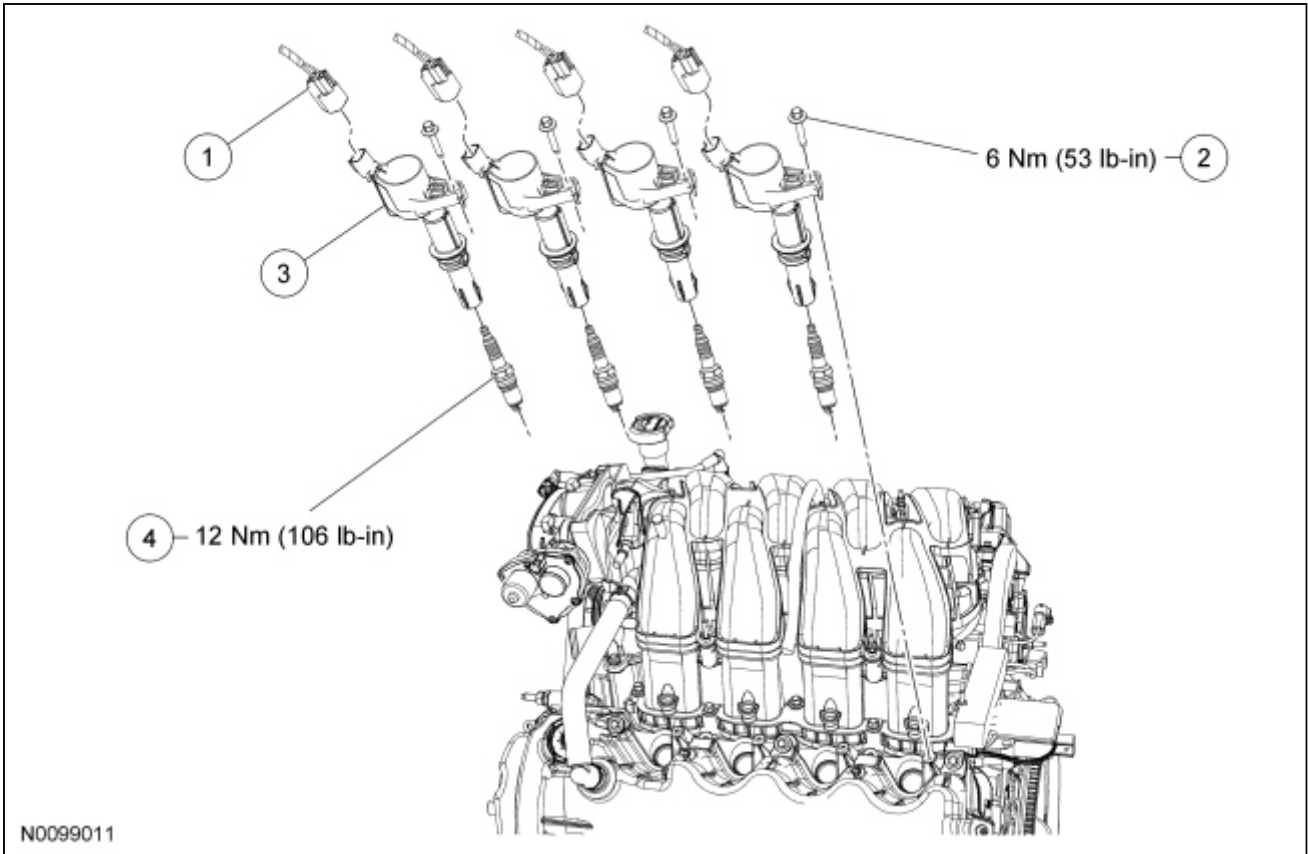

Engine Ignition Components — Exploded View

RH Ignition Components

Item	Part Number	Description
1	14A464	Ignition coil-on-plug electrical connector (4 required)
2	W706175	Ignition coil-on-plug bolt (4 required)
3	12A366	Ignition coil-on-plug (4 required)
4	12405	Spark plug (4 required)

LH Ignition Components

Item	Part Number	Description
1	14A464	Ignition coil-on-plug electrical connector (4 required)
2	W706175	Ignition coil-on-plug bolt (4 required)
3	12A366	Ignition coil-on-plug (4 required)
4	12405	Spark plug (4 required)